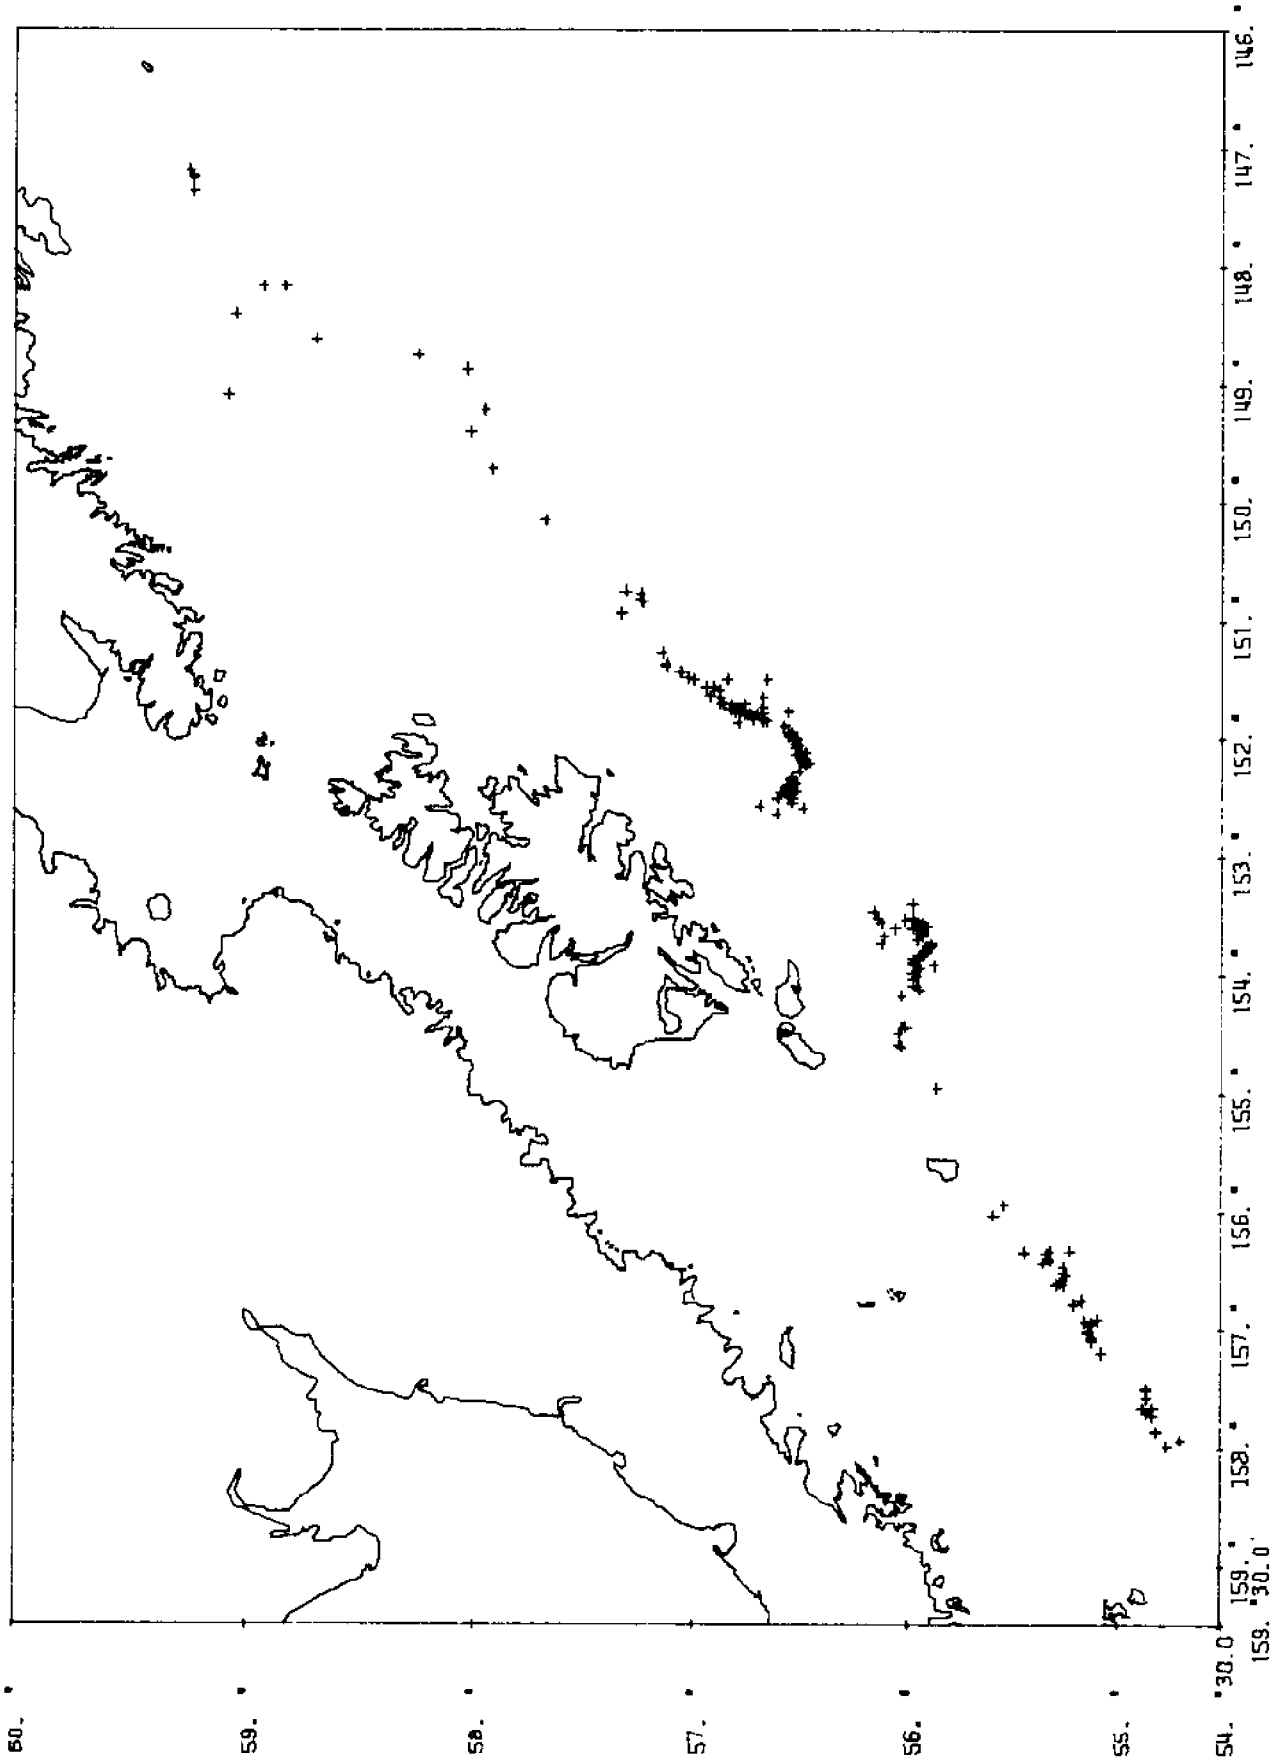

TABLE A-8. WALLEYE POLLOCK, JULY-SEPTEMBER 1978

FIGURE A-4. WALLEYE POLLOCK, JULY-SEPTEMBER, 1977