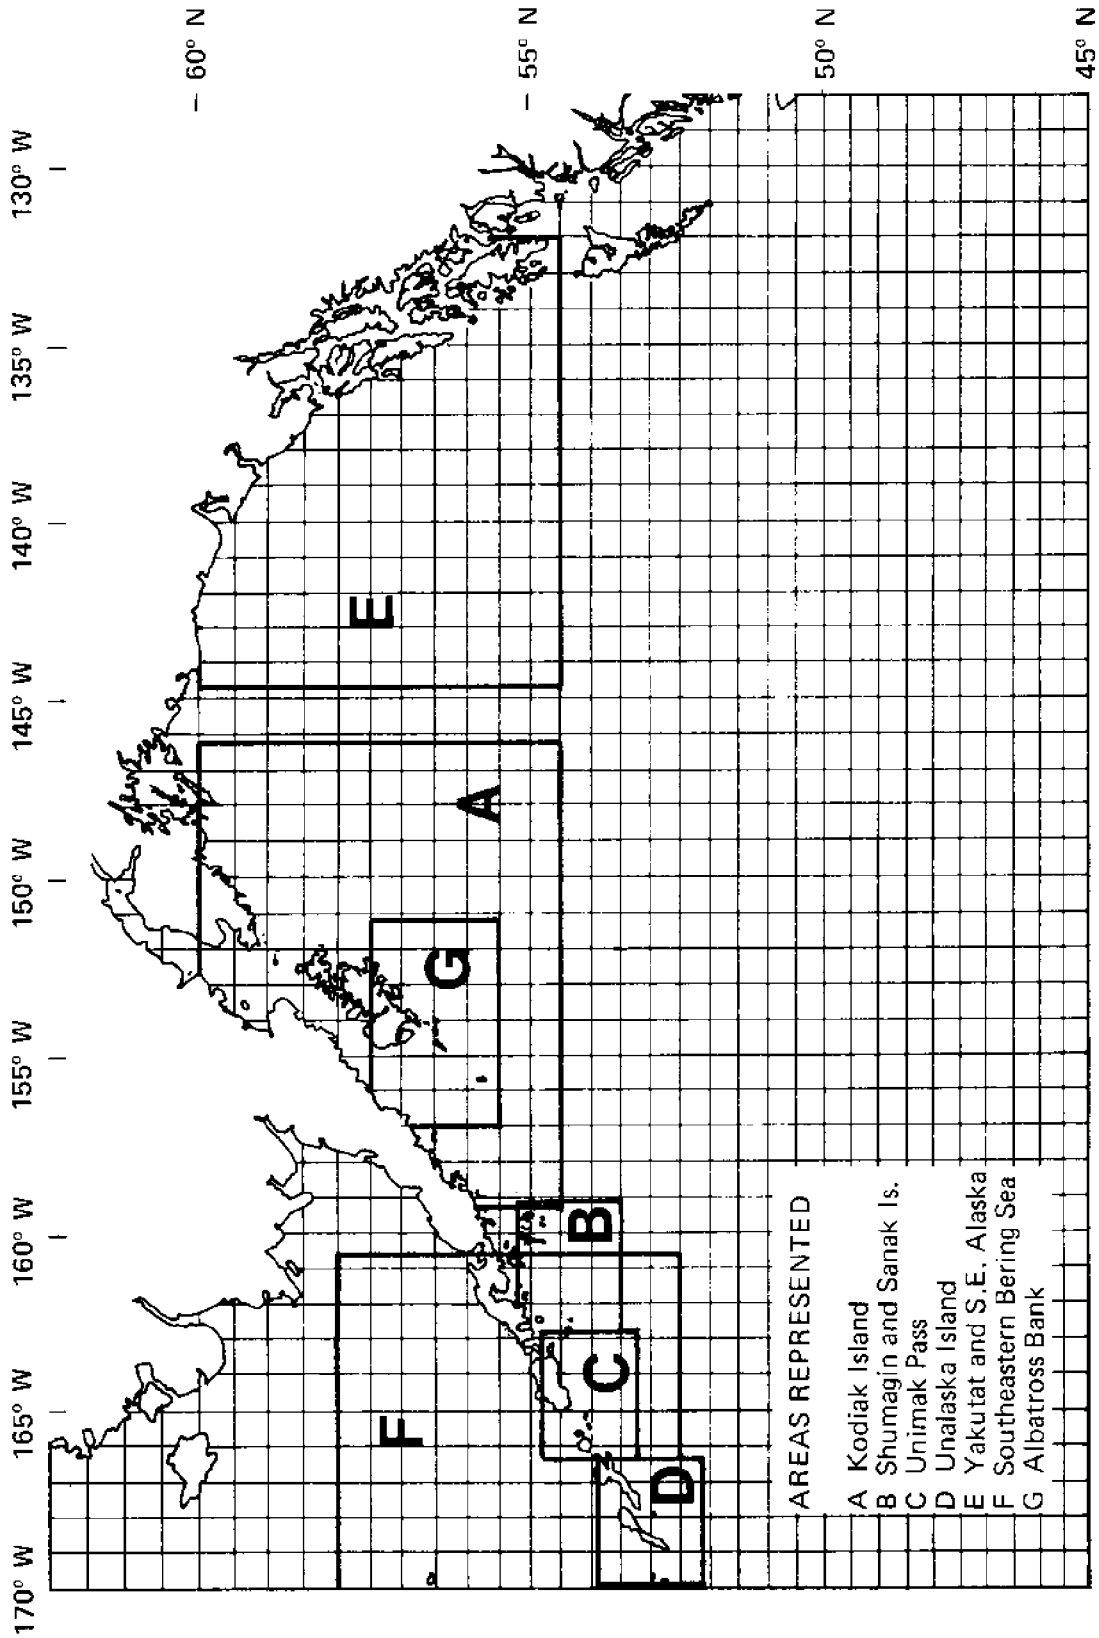

Table 1.--Geographical areas used for summarization of foreign fishing locations.

Region	NOS Chart	Window Boundaries (Lat., Long.)
Kodiak Island	16013	54° 30'N to 60° 00'N by 146° 10'W to 159° 20'W
Shumagin and Sanak Islands	16540	53° 30'N to 55° 10'N by 159° 10'W to 162° 46'W
Unimak Pass	16520	53° 16'N to 54° 50'N by 162° 40'W to 166° 20'W
Unalaska Island	16500	52° 08'N to 53° 40'N by 166° 20'W to 169° 55'W
Yakutat and southeast Alaska	16016	54° 35'N to 60° 00'N by 132° 00'W to 144° 40'W
Southeastern Bering Sea	16011	52° 30'N to 58° 00'N by 160° 30'W to 173° 20'W
Albatross Bank	16580	55° 33'N to 57° 30'N by 151° 10'W to 155° 55'W