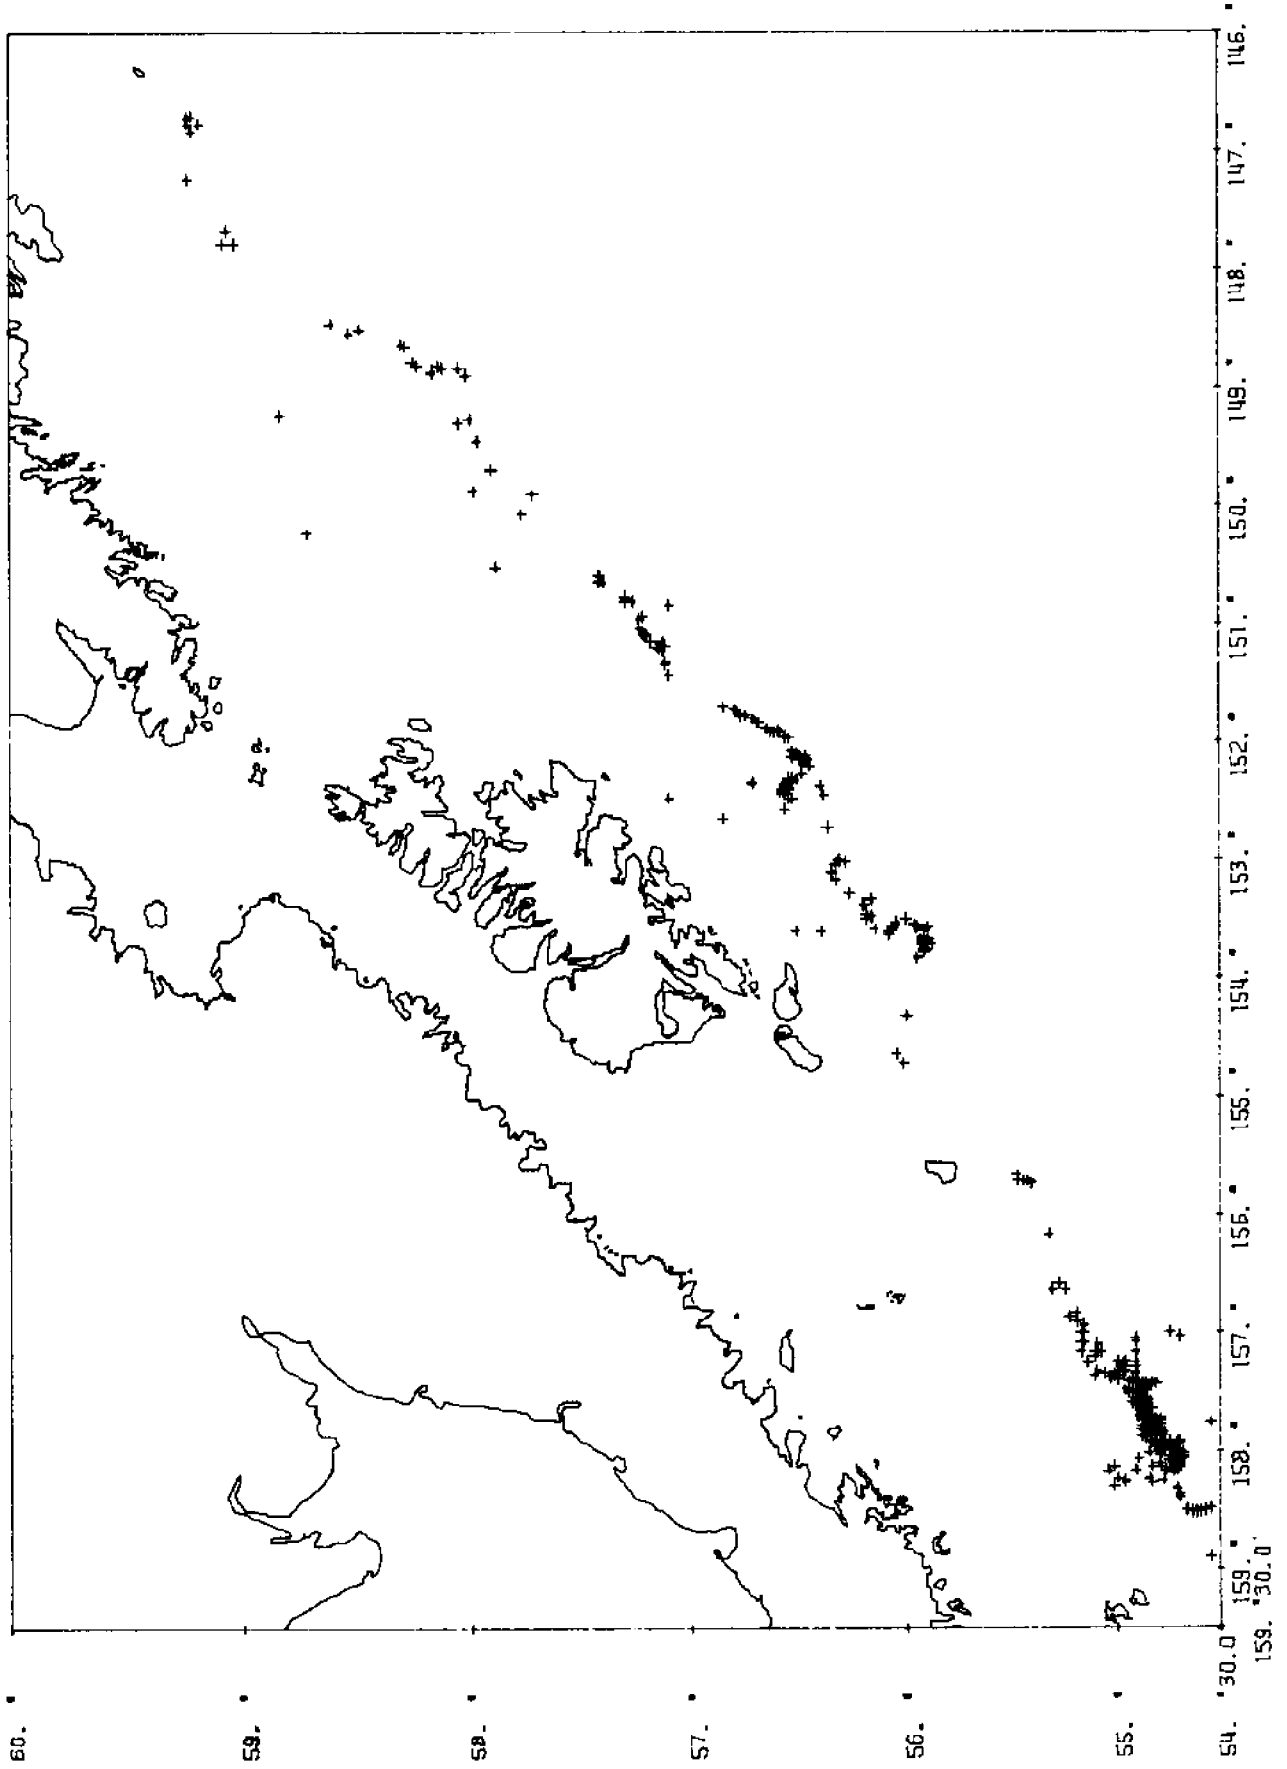

TABLE A-7. WALLEYE POLLOCK, JULY-SEPTEMBER 1977

FIGURE A-3. WALLEYE POLLOCK, APRIL-JUNE, 1977-78