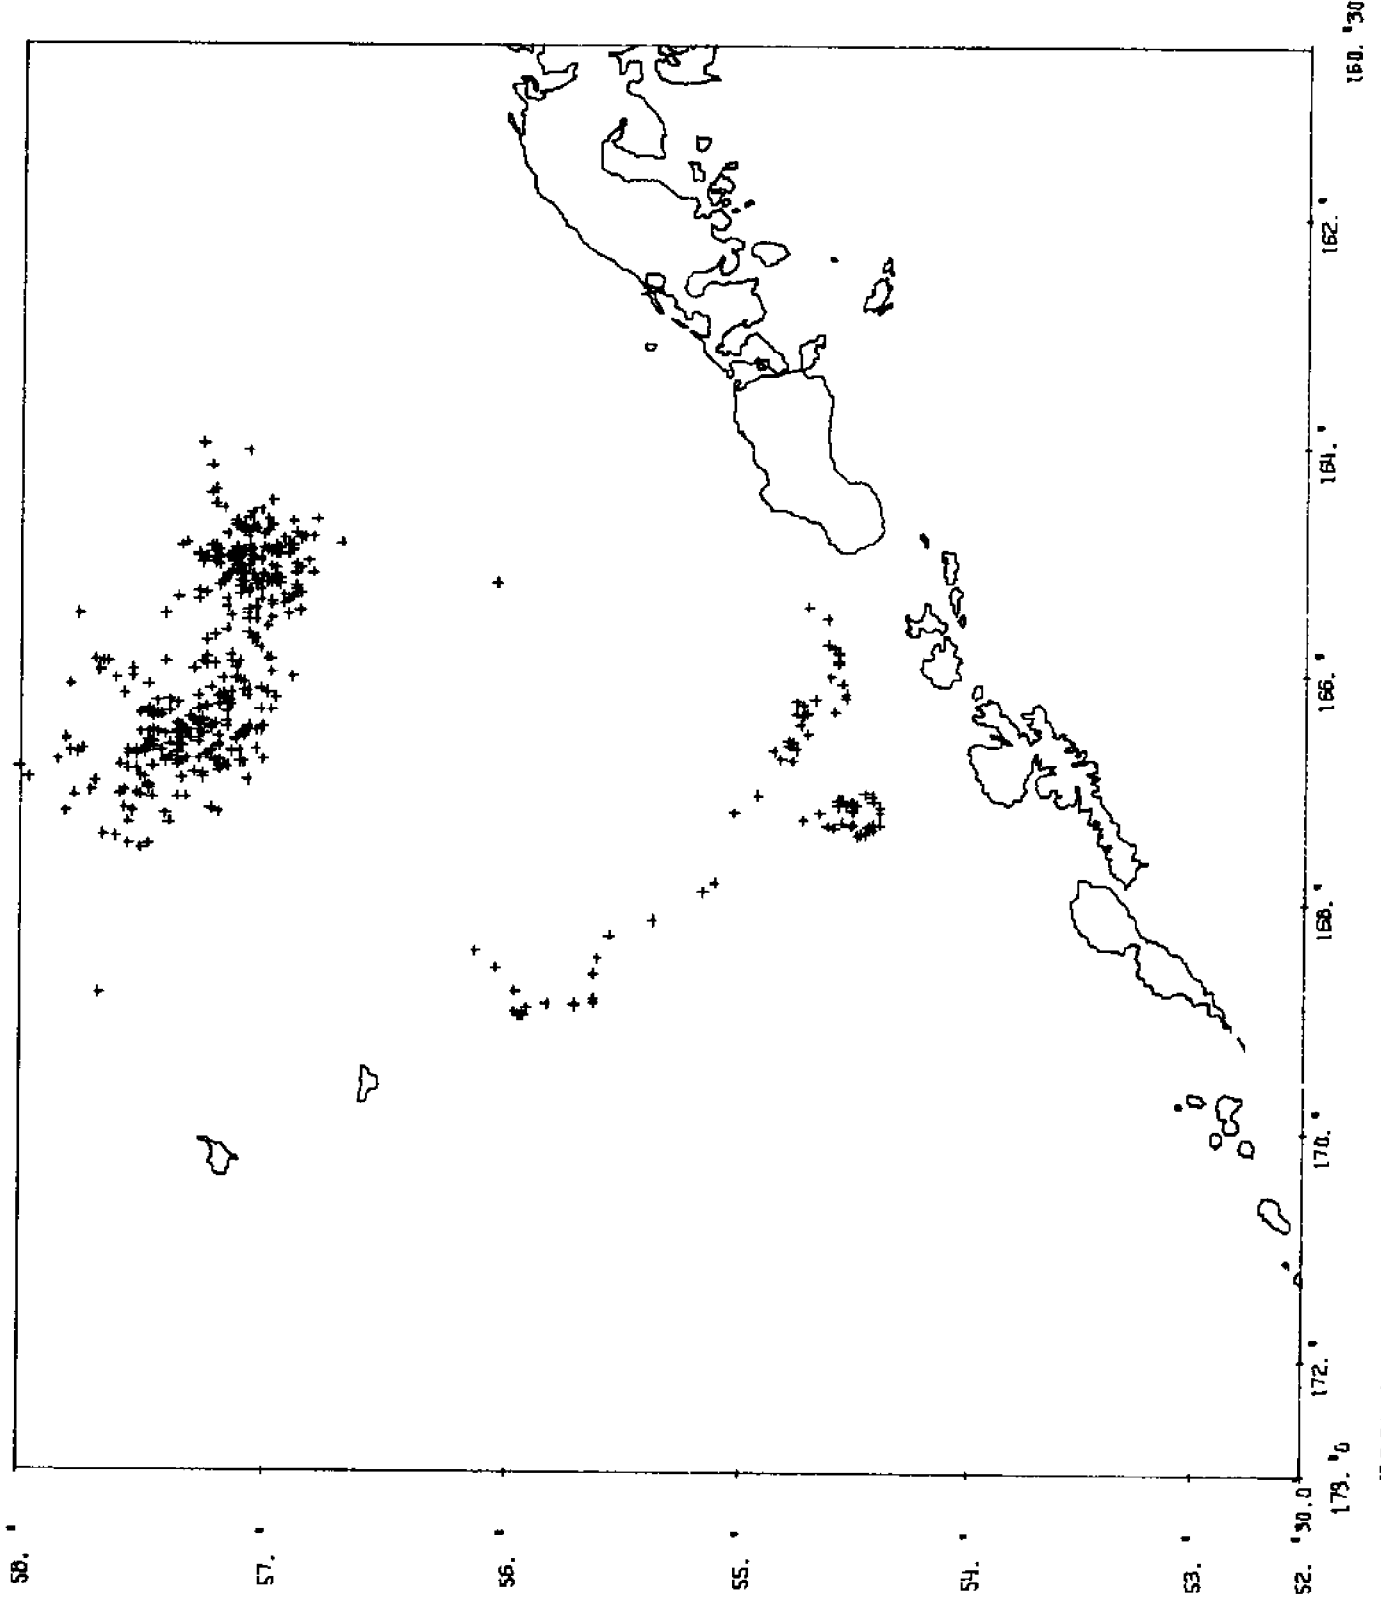

TABLE F-17. YELLOWFIN SOLE, JULY-SEPTEMBER, 1978

FIGURE F-8. FLOUNDERS, OCTOBER-DECEMBER, 1978