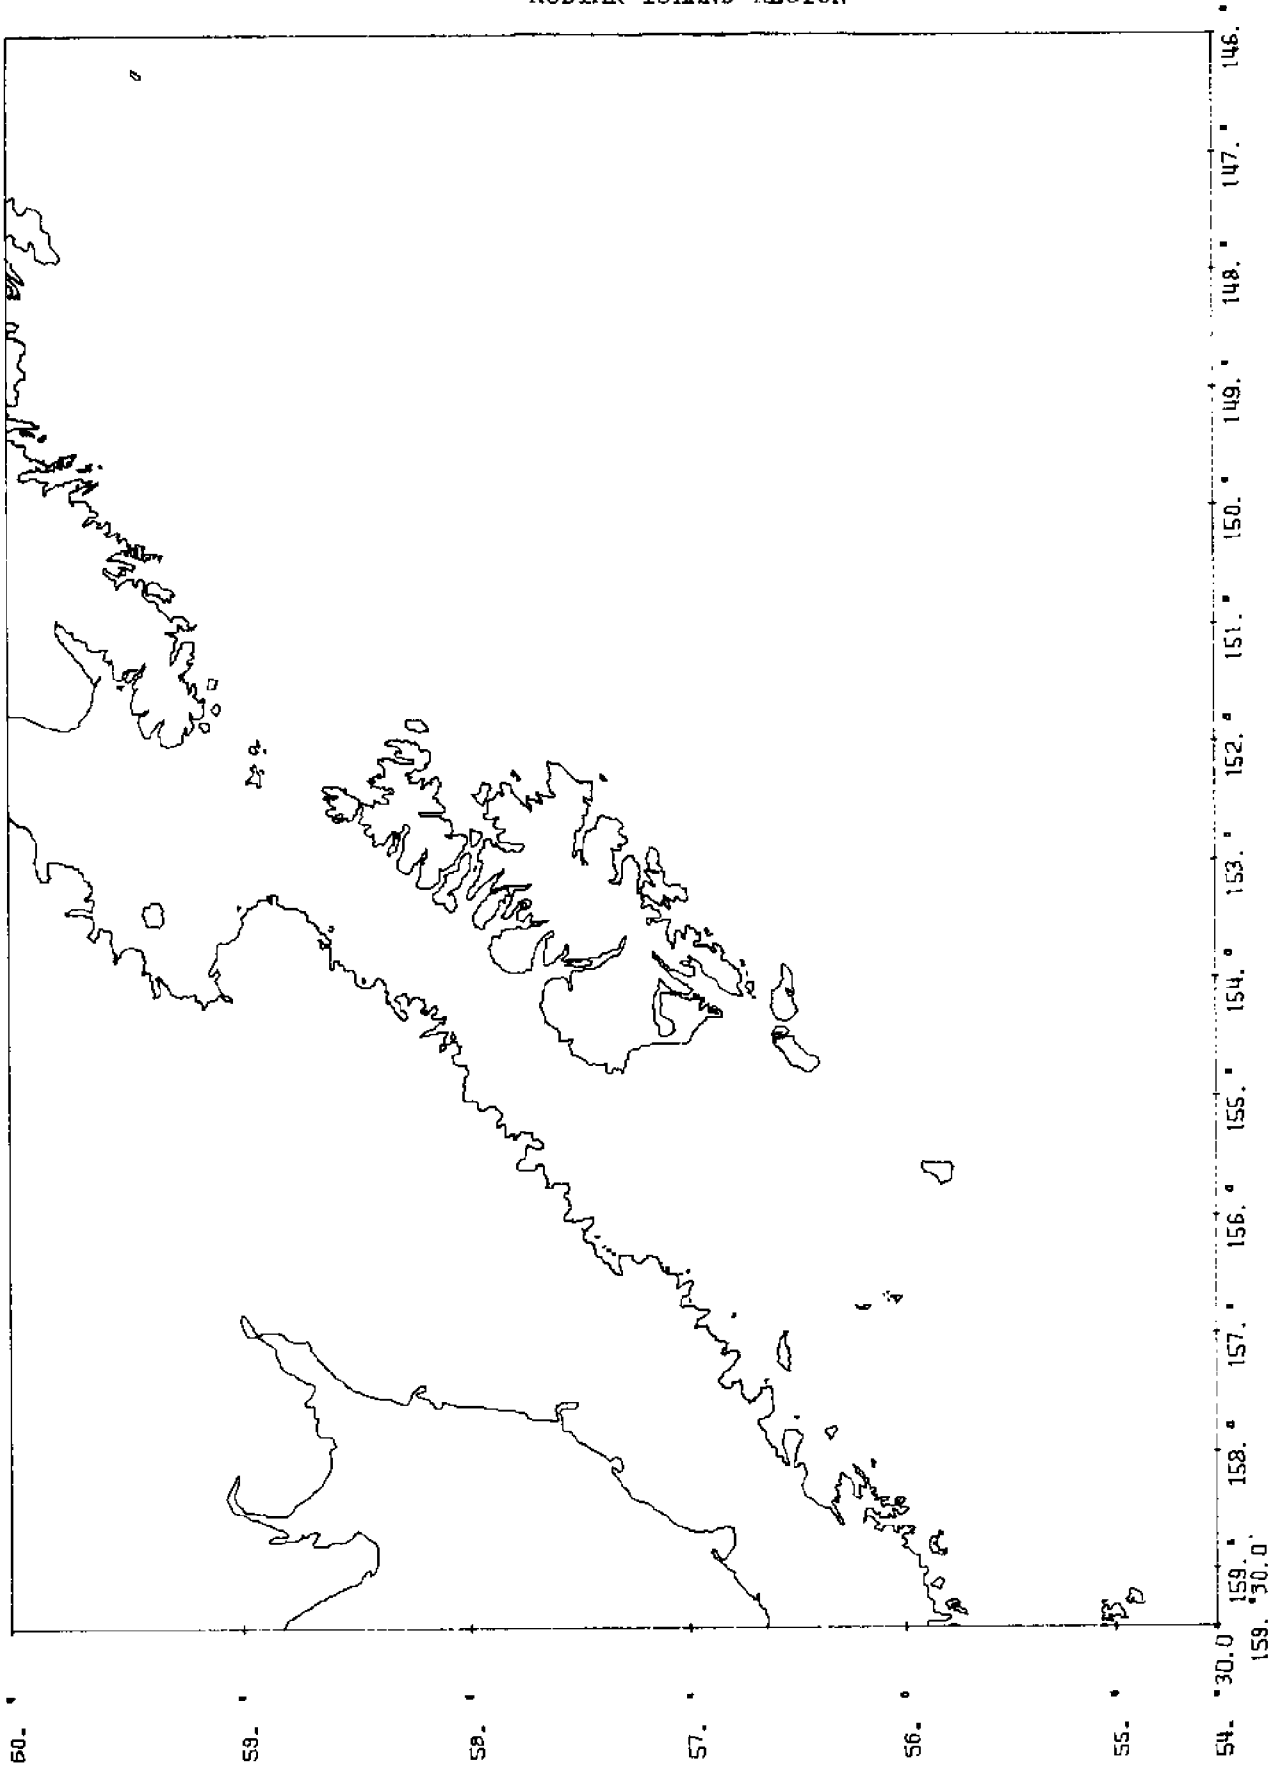

APPENDIX A

KODIAK ISLAND REGION