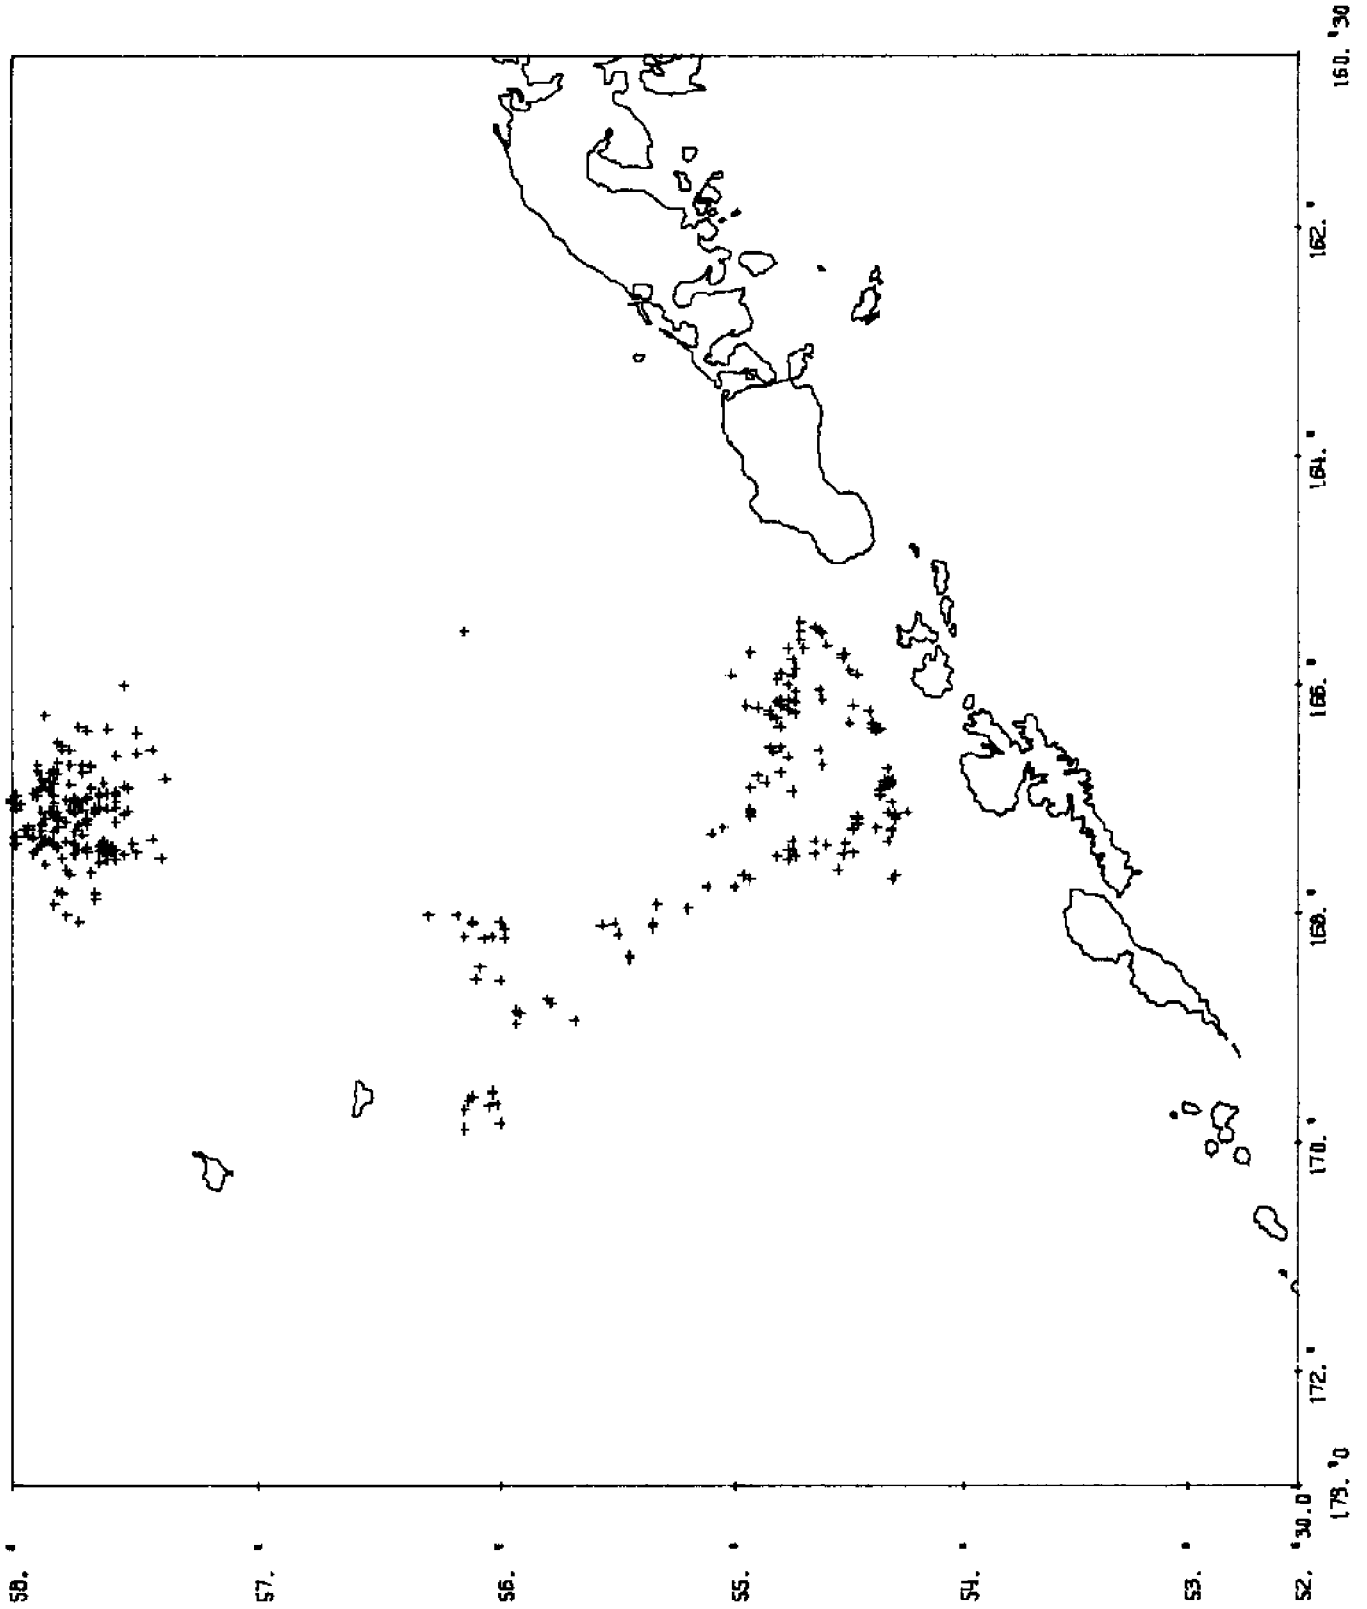

TABLE F-16. FLOUNDERS, OCTOBER-DECEMBER, 1978

FIGURE F-7. FLOUNDERS, JULY-SEPTEMBER, 1978