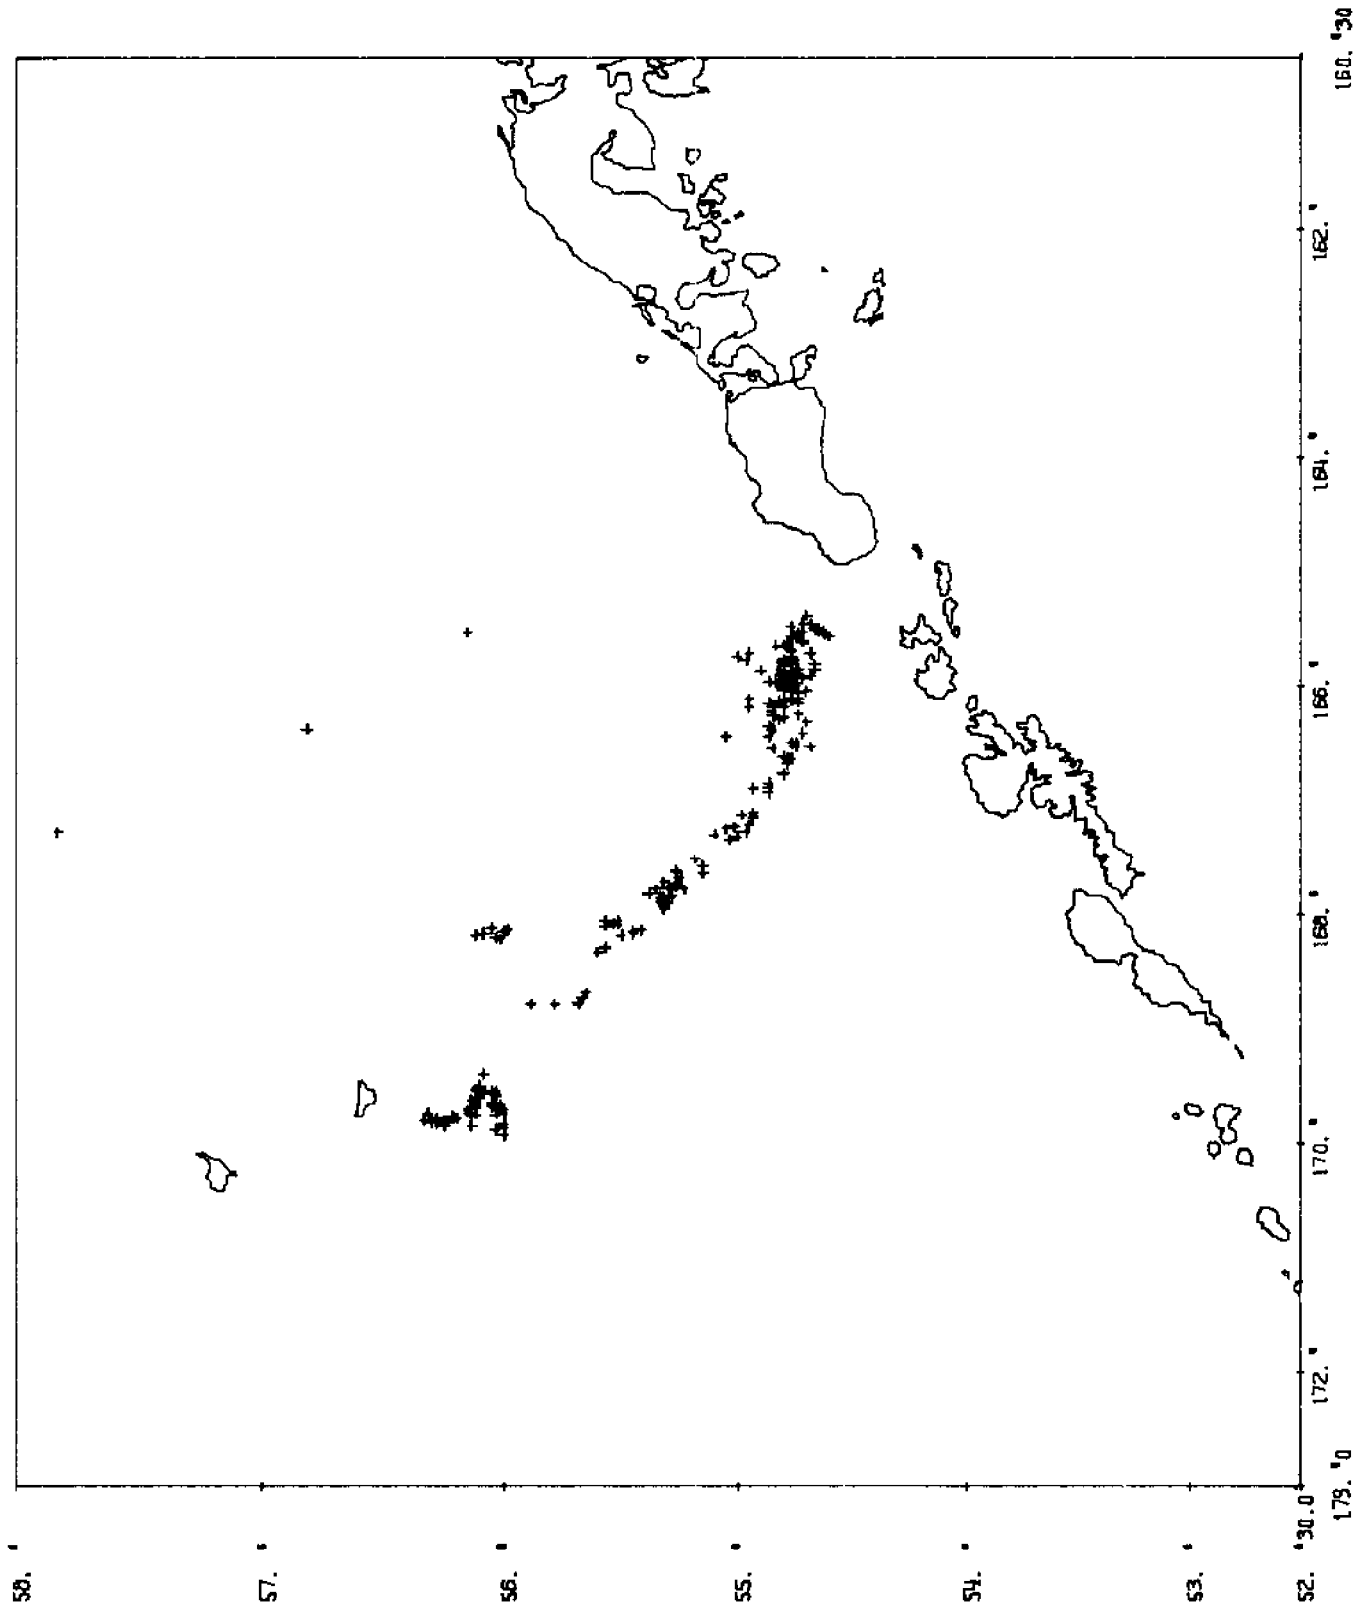

FIGURE F-6. PACIFIC COD, JULY-SEPTEMBER, 1978