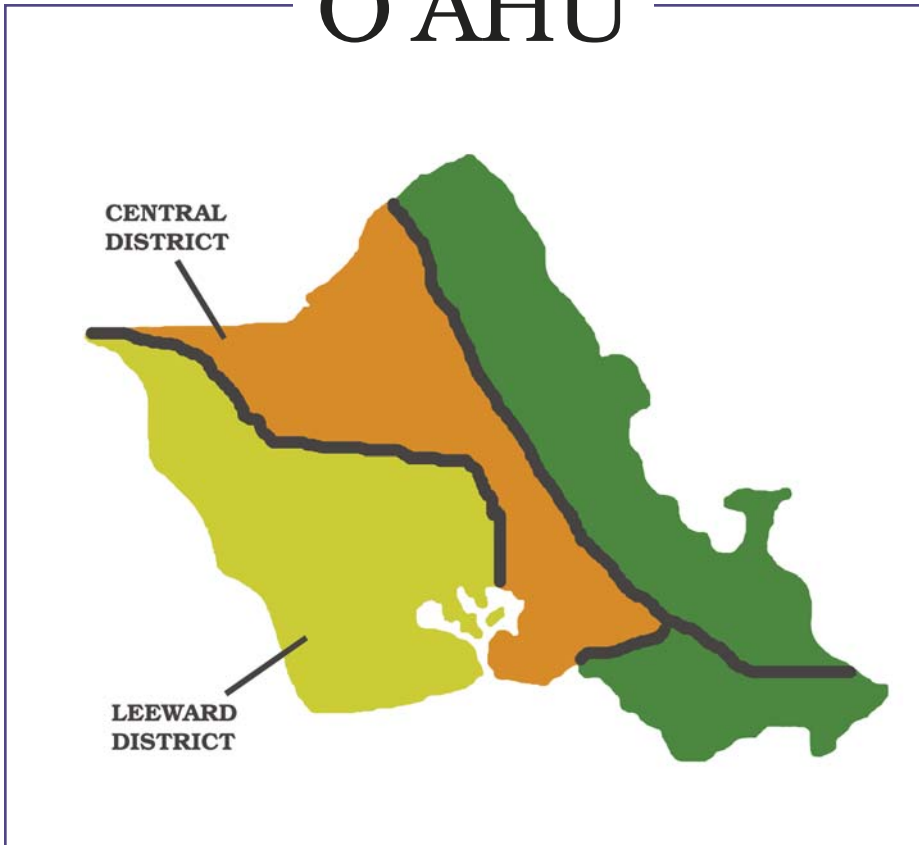

O'AHU

LEEWARD DISTRICT

'Ewa Beach

'Ewa Beach Shopping Center
(Reynolds Recycling)
Behind Star Market
91-919 Fort Weaver Rd.
Tue-Sat: 9am-5pm

Foodland 'Ewa Beach
(Rolloffs Hawaii)
91-1401 Ft. Weaver Rd.
Mon: 10am-4pm
*Reverse Vending Machine
Location