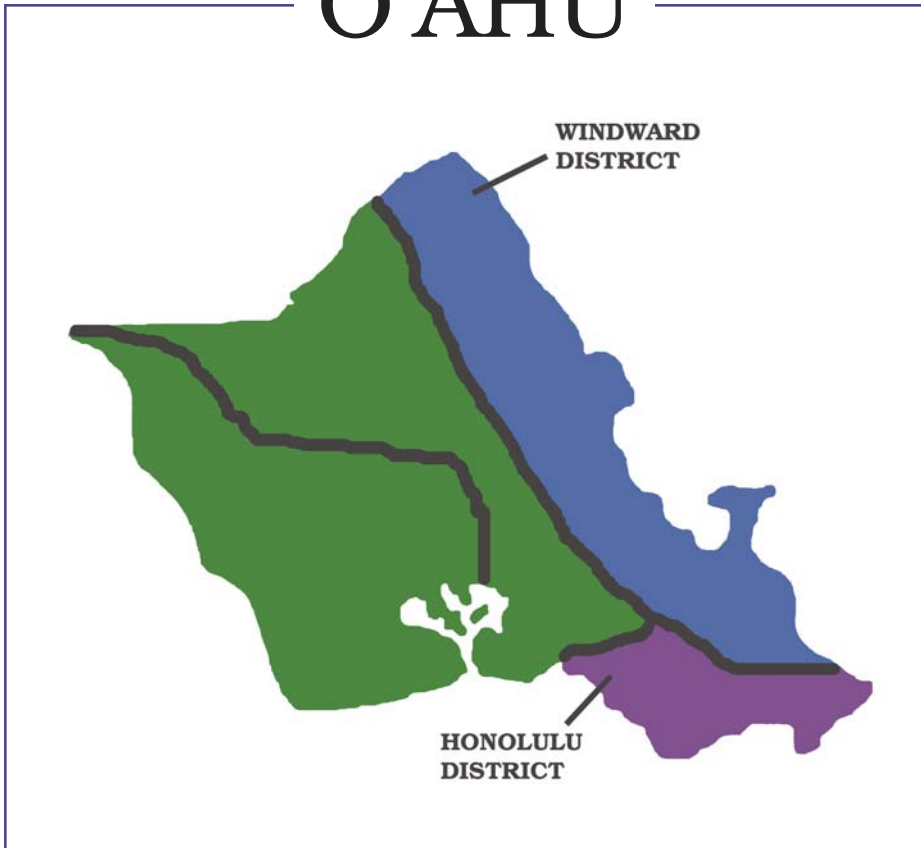

O'AHU

Kāne'ōhe Bay Shopping Ctr
(Reynolds Recycling)
Behind Longs Drugs
46-047 Kamehameha Hwy.
Tue-Sat: 9am-5pm

Marine Corps Base Hawaii
(Rolloffs Hawaii)
Exchange
Fri: 12pm-5pm
*Reverse Vending Machine
Location

Windward Mall
(Rolloffs Hawaii)
46-056 Kamehameha Hwy.
Wed: 10am-4pm
Sun: 8am-2pm
*Reverse Vending Machine
Location

Waimānalo

41-853 Kalaniana'ole Hwy.
(Reynolds Recycling)
Across from Waimānalo
Beach Park
Thu: 9am-12pm

WINDWARD DISTRICT

Kahuku

Kahuku Sugar Mill
(Reynolds Recycling)
Near Kaiser Permanente
56-565 Kamehameha Hwy.
Tue-Sat: 9am-5pm

Keolu Shopping Center
(Reynolds Recycling)
1090 Keolu Dr., Suite 110
Mon-Sun: 9am-6pm
*Reverse Vending Machine
Location

Kailua

'Aikahi Park Shopping Ctr
(Reynolds Recycling)
Behind Safeway
25 Kaneohe Bay Dr.
Tue-Sat: 9am-5pm

Kāne'ōhe

Foodland Kāne'ōhe
(Rolloffs Hawaii)
45-480 Kāne'ōhe Bay Dr.
Fri: 10am-4pm
*Reverse Vending Machine
Location

HONOLULU DISTRICT

'Āina Haina

Foodland 'Āina Haina
(Rolloffs Hawaii)
820 Hind Dr.
Fri: 10am-4pm
Sun: 9am-3pm
*Reverse Vending Machine
Location