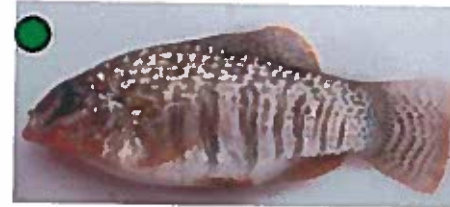

Common Seine Net Species

Beach ● Estuary ●

Spotted Sea Trout

Spot

Silver Perch

Mangrove Snapper

Lane Snapper

Mojarra

Goldspotted Killifish

Sheepshead minnow

Longnose Killifish

Gulf Killifish

Rainwater Killifish

Sheepshead

Pinfish

Sailfin Molly