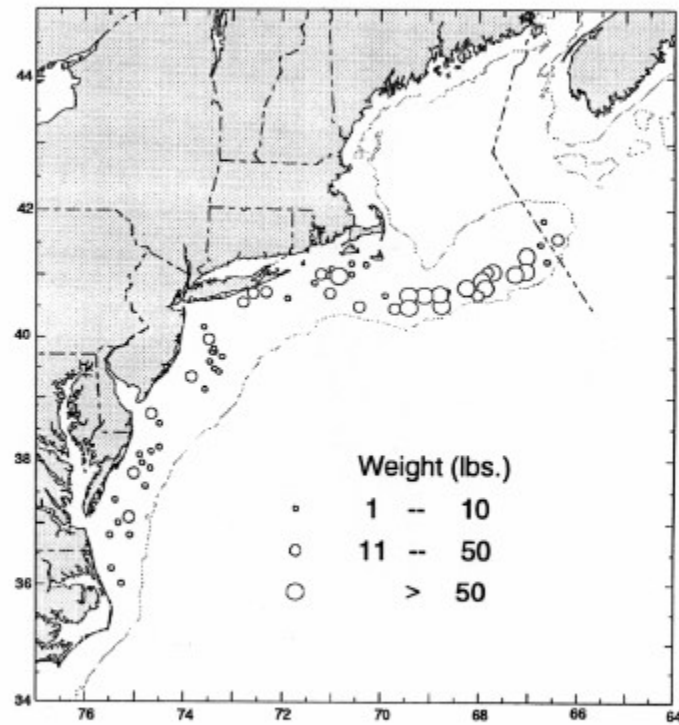

**ATLANTIC COD**  
NEFSC Bottom Trawl Survey  
FEB 01 - 24, 1999

**HADDOCK**  
NEFSC Bottom Trawl Survey  
FEB 01 - 24, 1999

**POLLOCK**  
NEFSC Bottom Trawl Survey  
FEB 01 - 24, 1999

**WHITE HAKE**  
NEFSC Bottom Trawl Survey  
FEB 01 - 24, 1999

**RED HAKE**  
NEFSC Bottom Trawl Survey  
FEB 01 - 24, 1999

**AMERICAN PLAICE**  
NEFSC Bottom Trawl Survey  
FEB 01 - 24, 1999

**SUMMER FLOUNDER**  
NEFSC Bottom Trawl Survey  
FEB 01 - 24, 1999

**YELLOWTAIL FLOUNDER**  
NEFSC Bottom Trawl Survey  
FEB 01 - 24, 1999

**WINTER FLOUNDER**  
NEFSC Bottom Trawl Survey  
FEB 01 - 24, 1999

WITCH FLOUNDER  
NEFSC Bottom Trawl Survey  
FEB 01 - 24, 1999

WINDOWPANE FLOUNDER  
NEFSC Bottom Trawl Survey  
FEB 01 - 24, 1999

**ATLANTIC MACKEREL**  
NEFSC Bottom Trawl Survey  
FEB 01 - 24, 1999