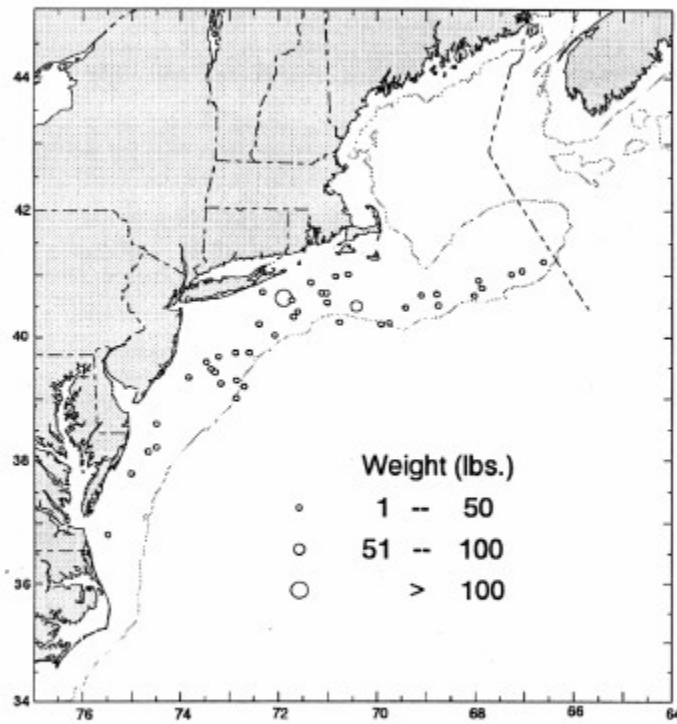

**RED HAKE**  
NEFSC Bottom Trawl Survey  
FEB 01 - 24, 1999

**AMERICAN PLAICE**  
NEFSC Bottom Trawl Survey  
FEB 01 - 24, 1999

**SUMMER FLOUNDER**  
NEFSC Bottom Trawl Survey  
FEB 01 - 24, 1999

**YELLOWTAIL FLOUNDER**  
NEFSC Bottom Trawl Survey  
FEB 01 - 24, 1999

**WINTER FLOUNDER**  
NEFSC Bottom Trawl Survey  
FEB 01 - 24, 1999

WITCH FLOUNDER  
NEFSC Bottom Trawl Survey  
FEB 01 - 24, 1999

WINDOWPANE FLOUNDER  
NEFSC Bottom Trawl Survey  
FEB 01 - 24, 1999

**ATLANTIC MACKEREL**  
NEFSC Bottom Trawl Survey  
FEB 01 - 24, 1999

**BUTTERFISH**  
NEFSC Bottom Trawl Survey  
FEB 01 - 24, 1999

**ACADIAN REDFISH**  
NEFSC Bottom Trawl Survey  
FEB 01 - 24, 1999

**LONGHORN SCULPIN**  
NEFSC Bottom Trawl Survey  
FEB 01 - 24, 1999

OCEAN POUT  
NEFSC Bottom Trawl Survey  
FEB 01 - 24, 1999

GOOSEFISH  
NEFSC Bottom Trawl Survey  
FEB 01 - 24, 1999

**AMERICAN LOBSTER**  
NEFSC Bottom Trawl Survey  
FEB 01 - 24, 1999

**LONGFIN SQUID**  
NEFSC Bottom Trawl Survey  
FEB 01 - 24, 1999