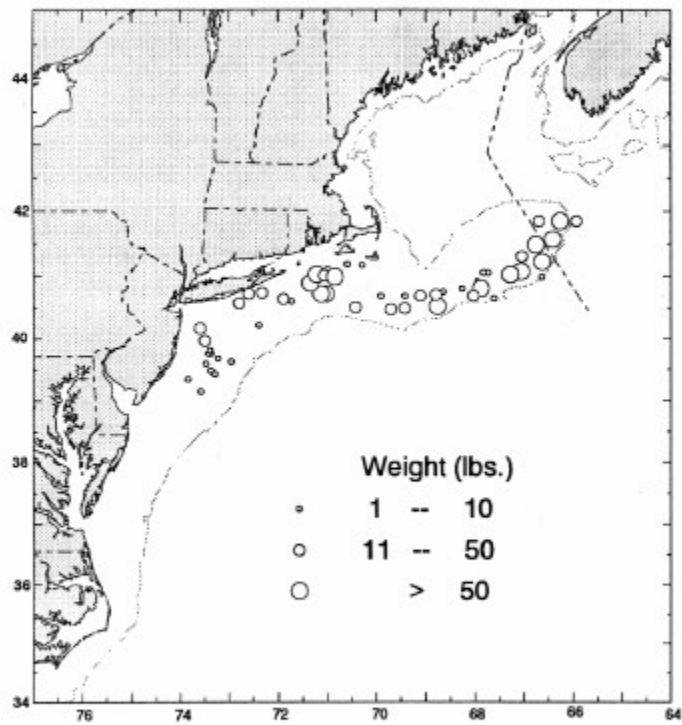

**WINTER SKATE**  
NEFSC Bottom Trawl Survey  
FEB 01 - 24, 1999

**LITTLE SKATE**  
NEFSC Bottom Trawl Survey  
FEB 01 - 24, 1999

**ATLANTIC HERRING**  
NEFSC Bottom Trawl Survey  
FEB 01 - 24, 1999

**SILVER HAKE**  
NEFSC Bottom Trawl Survey  
FEB 01 - 24, 1999

**ATLANTIC COD**  
NEFSC Bottom Trawl Survey  
FEB 01 - 24, 1999

**HADDOCK**  
NEFSC Bottom Trawl Survey  
FEB 01 - 24, 1999

**POLLOCK**  
NEFSC Bottom Trawl Survey  
FEB 01 - 24, 1999

**WHITE HAKE**  
NEFSC Bottom Trawl Survey  
FEB 01 - 24, 1999

**RED HAKE**  
NEFSC Bottom Trawl Survey  
FEB 01 - 24, 1999

**AMERICAN PLAICE**  
NEFSC Bottom Trawl Survey  
FEB 01 - 24, 1999

**SUMMER FLOUNDER**  
NEFSC Bottom Trawl Survey  
FEB 01 - 24, 1999

**YELLOWTAIL FLOUNDER**  
NEFSC Bottom Trawl Survey  
FEB 01 - 24, 1999

**WINTER FLOUNDER**  
NEFSC Bottom Trawl Survey  
FEB 01 - 24, 1999

WITCH FLOUNDER  
NEFSC Bottom Trawl Survey  
FEB 01 - 24, 1999

WINDOWPANE FLOUNDER  
NEFSC Bottom Trawl Survey  
FEB 01 - 24, 1999

**ATLANTIC MACKEREL**  
NEFSC Bottom Trawl Survey  
FEB 01 - 24, 1999