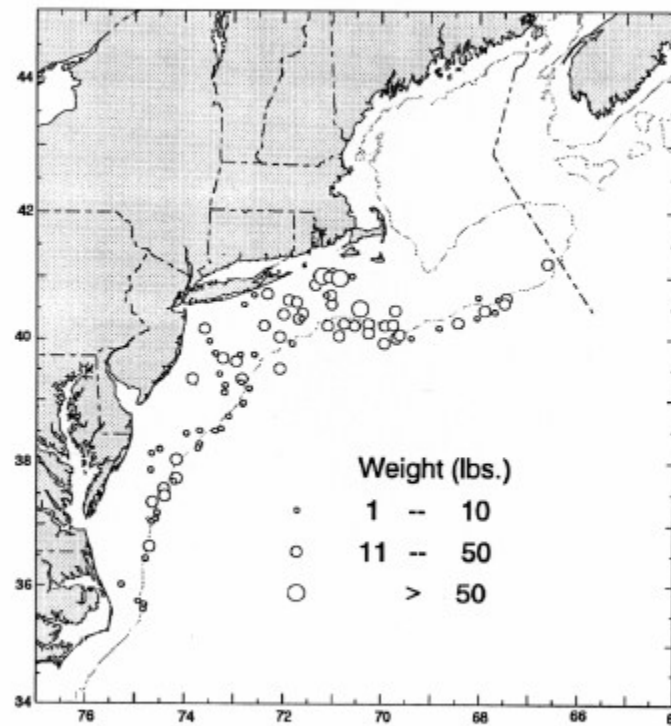

**RED HAKE**  
NEFSC Bottom Trawl Survey  
FEB 01 - 24, 1999

**AMERICAN PLAICE**  
NEFSC Bottom Trawl Survey  
FEB 01 - 24, 1999

**SUMMER FLOUNDER**  
NEFSC Bottom Trawl Survey  
FEB 01 - 24, 1999

**YELLOWTAIL FLOUNDER**  
NEFSC Bottom Trawl Survey  
FEB 01 - 24, 1999

**WINTER FLOUNDER**  
NEFSC Bottom Trawl Survey  
FEB 01 - 24, 1999

WITCH FLOUNDER  
NEFSC Bottom Trawl Survey  
FEB 01 - 24, 1999

WINDOWPANE FLOUNDER  
NEFSC Bottom Trawl Survey  
FEB 01 - 24, 1999

**ATLANTIC MACKEREL**  
NEFSC Bottom Trawl Survey  
FEB 01 - 24, 1999

**BUTTERFISH**  
NEFSC Bottom Trawl Survey  
FEB 01 - 24, 1999

**ACADIAN REDFISH**  
NEFSC Bottom Trawl Survey  
FEB 01 - 24, 1999

**LONGHORN SCULPIN**  
NEFSC Bottom Trawl Survey  
FEB 01 - 24, 1999

OCEAN POUT  
NEFSC Bottom Trawl Survey  
FEB 01 - 24, 1999

GOOSEFISH  
NEFSC Bottom Trawl Survey  
FEB 01 - 24, 1999

**AMERICAN LOBSTER**  
NEFSC Bottom Trawl Survey  
FEB 01 - 24, 1999

**LONGFIN SQUID**  
NEFSC Bottom Trawl Survey  
FEB 01 - 24, 1999