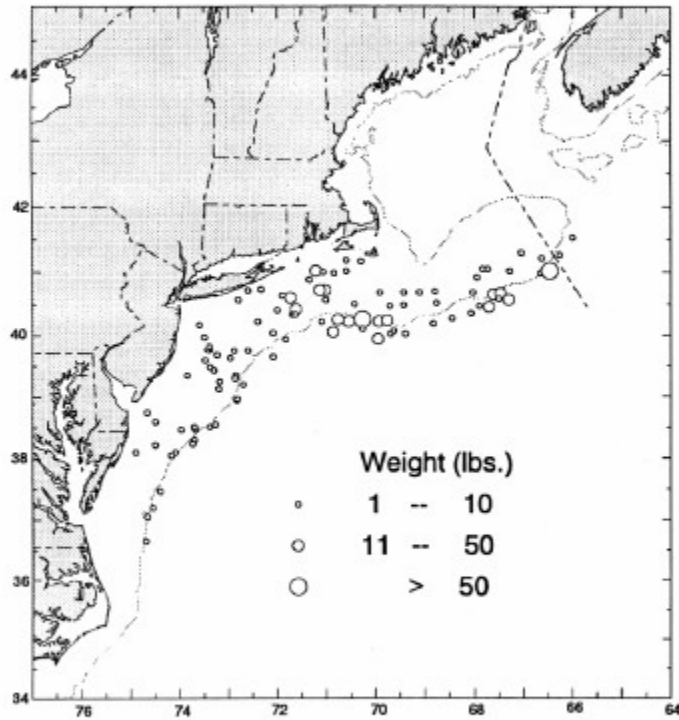

\* "Total others" in southern areas are comprised primarily of rays, large sharks and spotted hake.

\*\* Biological Station 130 data unavailable

**SPINY DOGFISH**  
NEFSC Bottom Trawl Survey  
FEB 01 - 24, 1999

**WINTER SKATE**  
NEFSC Bottom Trawl Survey  
FEB 01 - 24, 1999

**LITTLE SKATE**  
NEFSC Bottom Trawl Survey  
FEB 01 - 24, 1999

**ATLANTIC HERRING**  
NEFSC Bottom Trawl Survey  
FEB 01 - 24, 1999

**SILVER HAKE**  
NEFSC Bottom Trawl Survey  
FEB 01 - 24, 1999

**ATLANTIC COD**  
NEFSC Bottom Trawl Survey  
FEB 01 - 24, 1999

**HADDOCK**  
NEFSC Bottom Trawl Survey  
FEB 01 - 24, 1999

**POLLOCK**  
NEFSC Bottom Trawl Survey  
FEB 01 - 24, 1999

**WHITE HAKE**  
NEFSC Bottom Trawl Survey  
FEB 01 - 24, 1999