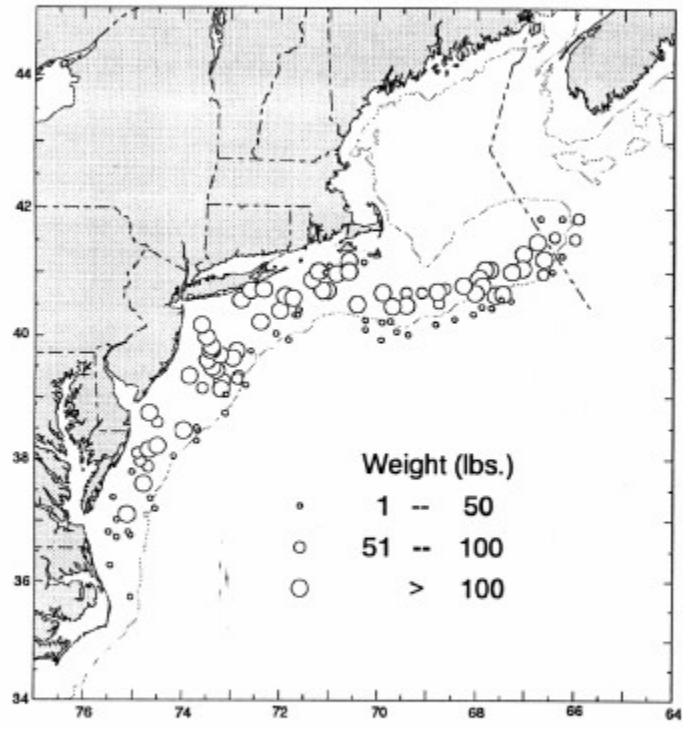

\* "Total others" in southern areas are comprised primarily of rays, large sharks and spotted hake.

\*\* Biological Station 130 data unavailable

**SPINY DOGFISH**  
NEFSC Bottom Trawl Survey  
FEB 01 - 24, 1999

**WINTER SKATE**  
NEFSC Bottom Trawl Survey  
FEB 01 - 24, 1999

**LITTLE SKATE**  
NEFSC Bottom Trawl Survey  
FEB 01 - 24, 1999

**ATLANTIC HERRING**  
NEFSC Bottom Trawl Survey  
FEB 01 - 24, 1999

**SILVER HAKE**  
NEFSC Bottom Trawl Survey  
FEB 01 - 24, 1999